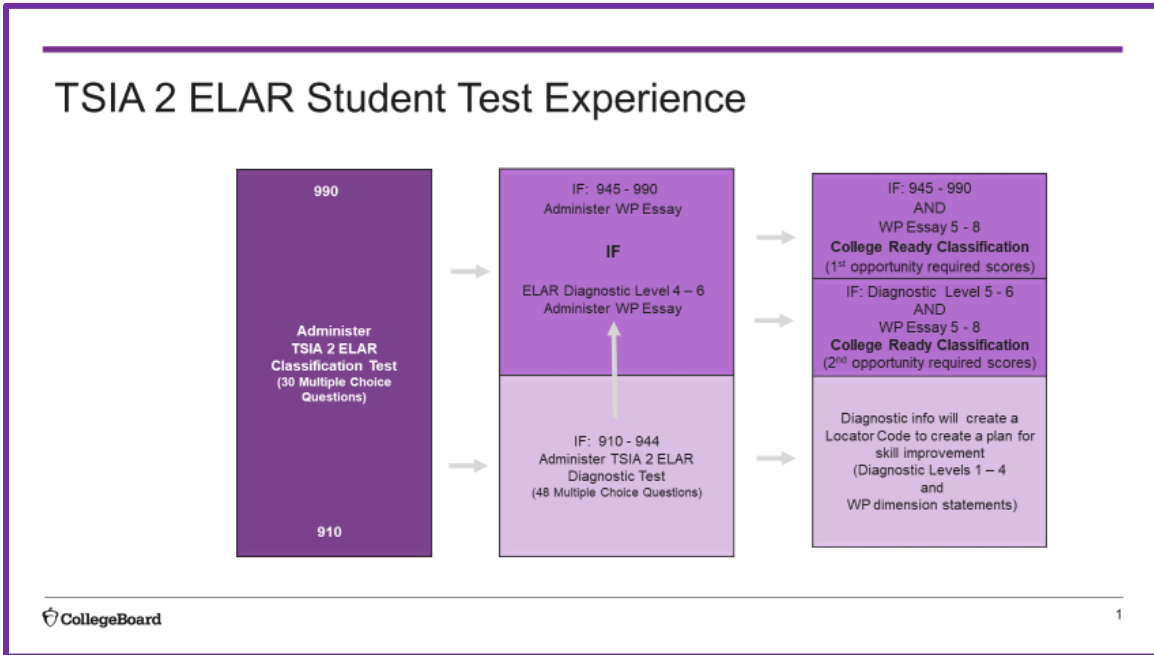

TSIA2 Student Experience and Unit Usage

Test Title	# of Test Units Required
ELAR Classification	1unit
ELAR Diagnostic	1 unit
WritePlacer - Essay	2 units
Math Classification	1.14 units
Diagnostic Classification	1.14 units
*Unit Cost \$1.75/each	