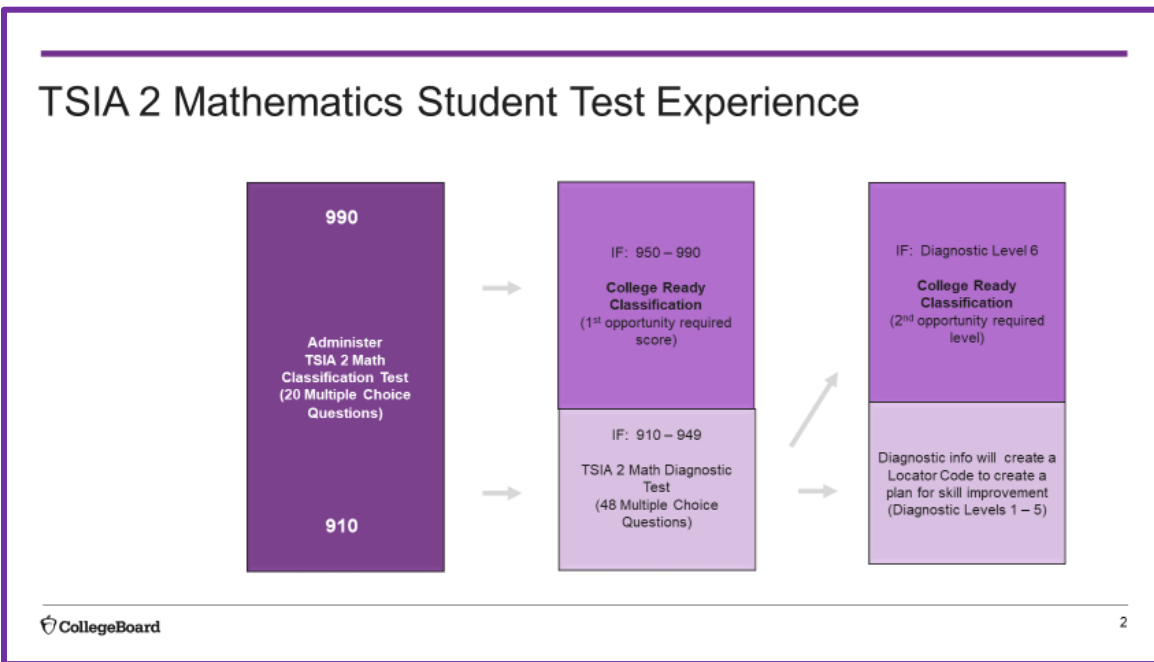

TSIA2 Student Experience and Unit Usage

Test Title	# of Test Units Required
ELAR Classification	1unit
ELAR Diagnostic	1 unit
WritePlacer - Essay	2 units
Math Classification	1.14 units
Diagnostic Classification	1.14 units
*Unit Cost \$1.75/each	